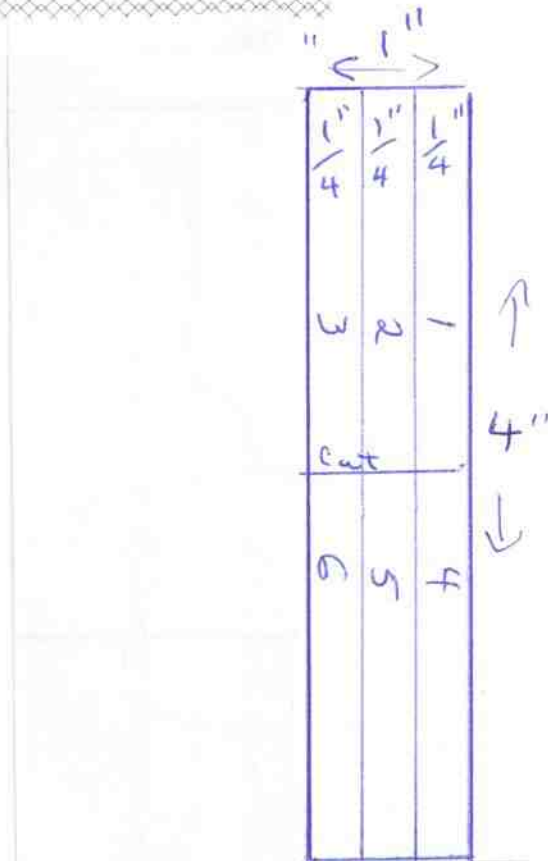

Maine Lobster—9" Paper-Pieced Quilt Block Pattern

Scale Checker:
This square
should measure
1" on all sides.

Copyright 2005 by Kim Noblin. Free
for personal use only.
Email: quilting@bellaonline.com
Site: <http://quilting.bellaonline.com>

6 Legs